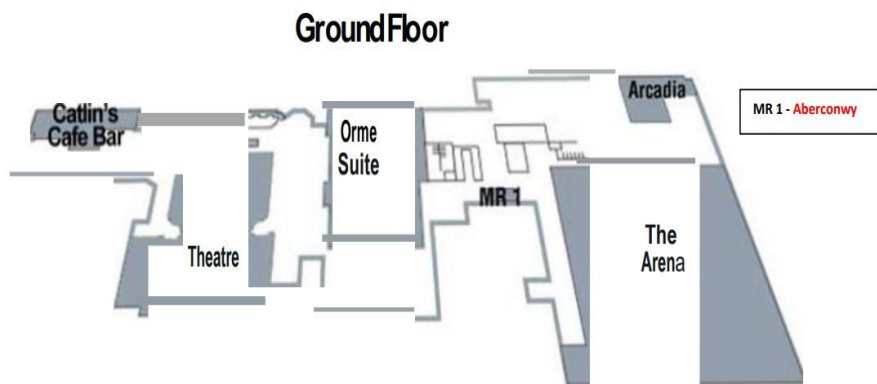

Stronger Together: Disability Information Sharing Event

Workshops and Activities

Outside		
Room name	Morning	Afternoon
Outside Car Park	PLAYBUS Tickets available from STAND reception desk	PLAYBUS Tickets available from STAND reception desk
Outside Car Park	Vision Support Bus	Vision Support Bus

Ground floor		
Room name	Morning	Afternoon
Open space next to Arcadia	Interactive Drop-In Artist	Interactive Drop-In Artist

First Floor		
Room name	Morning	Afternoon
The Hall	Main Exhibition 10:00 – 3:00	
Conwy Room	British Sign Language taster session delivered by Centre of Sight and Sound. Time: 10:00 – 12:00	Singing with Elsa Time: 12:30 – 1:15 Boccia Time: 1:45 – 2:30
Deganwy Room	Yoga, relaxation, and mindfulness sessions facilitated by Outside Lives Time: 11:00 – 11:45 Time: 1:00 – 1:45	Campfire Stories facilitated by Outside Lives Time: 2:00 – 3:00
Gwyrch Room		Magic Light Productions interactive Show - Booking at reception is essential due to limited spaces Time: Starts at 1:00
Rhuddlan Room	Under 5s Room Time: 10:00 – 12:00	Under 5s Room Time: 1:00 – 3:00
M3	Sensory Room Time: 10:00 – 12:00	Sensory Room Time: 1:00 – 3:00
Café Area	Lego Café drop-in	Lego Café drop-in
Gwydir Room	Art Exhibition	Art Exhibition
Media Lounge	Quiet chilled area	Quiet chilled area