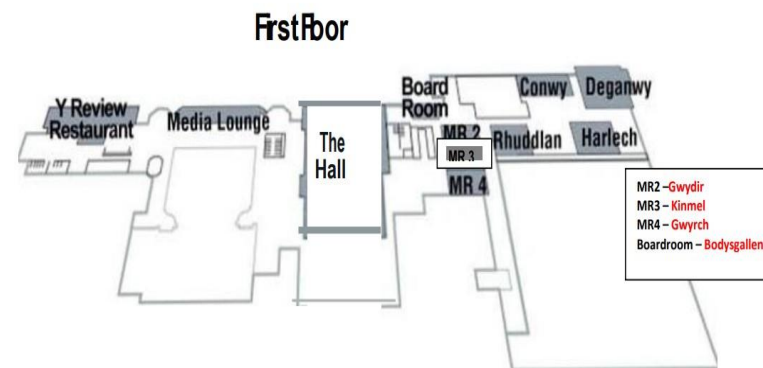

Stronger Together: Disability Information Sharing Event

Workshops and Activities

Outside		
Room name	Morning	Afternoon
Outside Car Park	PLAYBUS Tickets available from STAND reception desk	PLAYBUS Tickets available from STAND reception desk
Outside Car Park	Vision Support Bus	Vision Support Bus

Ground floor		
Room name	Morning	Afternoon
Open space next to Arcadia	Interactive Drop-In Artist	Interactive Drop-In Artist

First Floor		
Room name	Morning	Afternoon
The Hall	Main Exhibition 10:00 – 3:00	
Conwy Room	British Sign Language taster session delivered by Centre of Sight and Sound. Time: 10:00 – 12:00	Singing with Elsa Time: 12:30 – 1:15 Boccia Time: 1:45 – 2:30
Deganwy Room	Yoga, relaxation, and mindfulness sessions facilitated by Outside Lives Time: 11:00 – 11:45 Time: 1:00 – 1:45	Campfire Stories facilitated by Outside Lives Time: 2:00 – 3:00
Gwyrch Room		Magic Light Productions interactive Show - Booking at reception is essential due to limited spaces Time: Starts at 1:00
Rhuddlan Room	Under 5s Room Time: 10:00 – 12:00	Under 5s Room Time: 1:00 – 3:00
M3	Sensory Room Time: 10:00 – 12:00	Sensory Room Time: 1:00 – 3:00
Café Area	Lego Café drop-in	Lego Café drop-in
Gwydir Room	Art Exhibition	Art Exhibition
Media Lounge	Quiet chilled area	Quiet chilled area