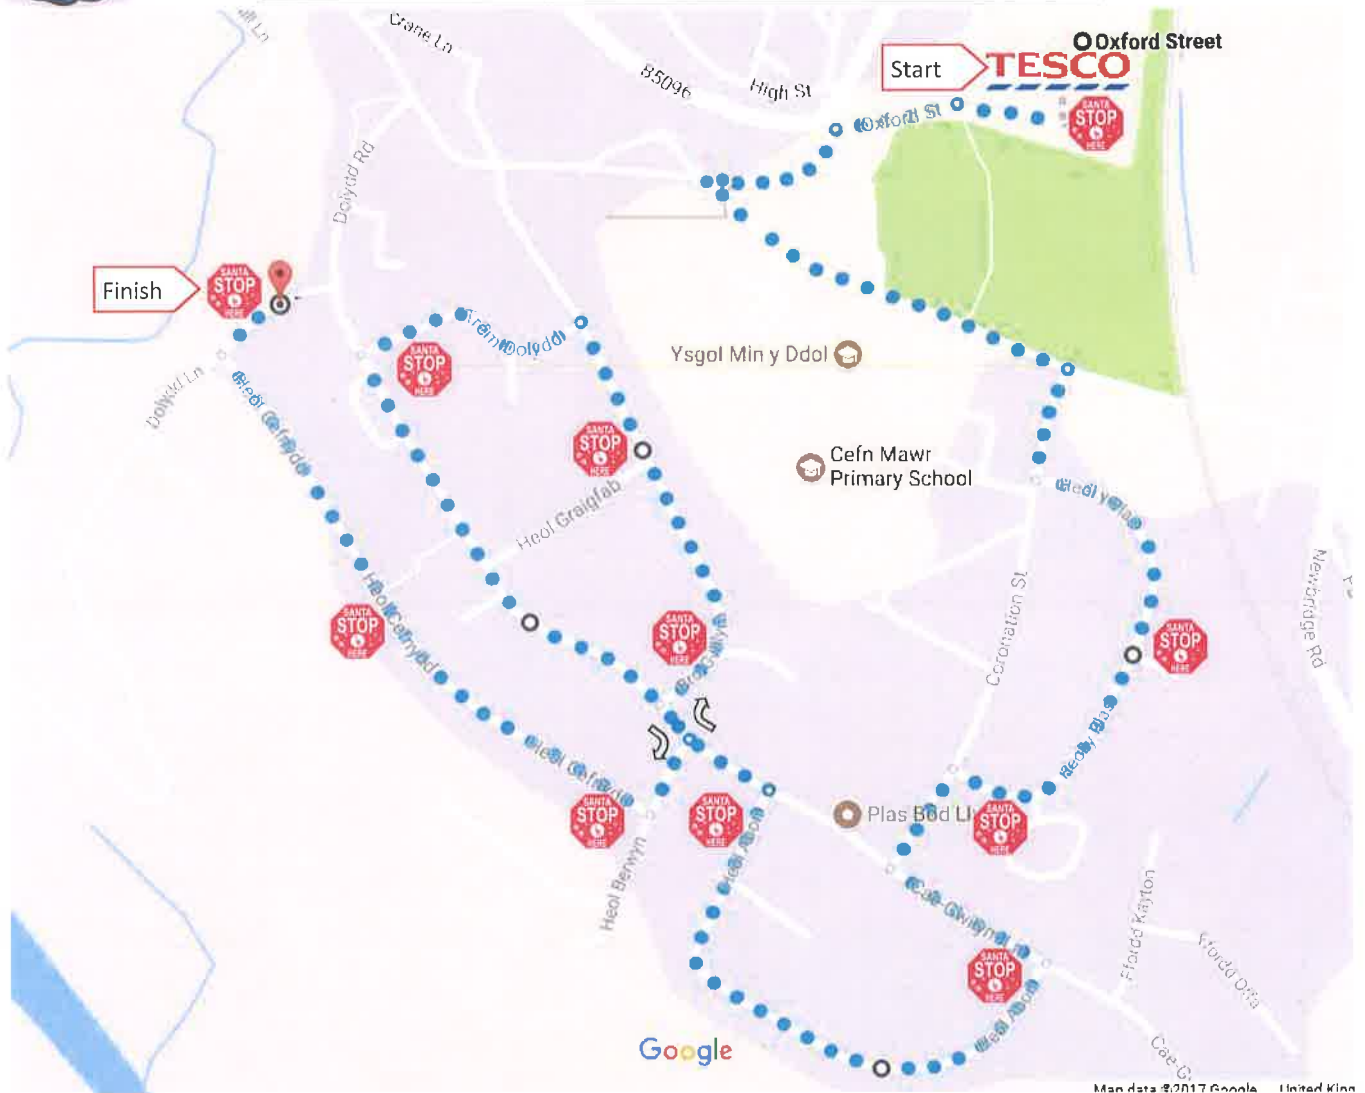

Cefn Mawr - Friday 14th December 2018 - 18:15 start

Start: Tesco

Santa will leave Tesco at 18:45 and turn left onto Oxford Street and then turn left again onto Hill Street. The sleigh will turn left onto Plas Kynaston Lane and right onto Coronation Street. Santa will turn left into Heol-Y-Plas and make his first stop by The Rest. Santa will stop once more on Heol-Y-Plas before turning left onto Coronation Street again. The sleigh will turn left onto Cae-Gwilym Lane and then right into Heol Abon where it will make 2 stops.

The sleigh will then turn left onto Cae-Gwilym Lane and take the first right onto Bro-Gwilym. There are 2 stops along Bro Gwilym and 1 more once the sleigh turns left into Trem Dolydd. Santa will then turn left and head down Cae-Gwilym lane until he reaches Heol Berwyn where he will turn right, and then right again onto Heol Cefnydd. There are 2 stops here, and then the sleigh makes its final stop on Dolydd Lane.

To keep up to date log onto
www.friendsofruabon.co.uk

Santa's Coming!!

Ruabon - Sunday 2nd December 2018 - 17:00 start

Start: East Avenue.

Santa will then turn left onto New Hall Road and stop at the bus stop before the round about before heading into Blackbrook Drive where he will stop on both Blackbrook drive and Shellbrook Drive. The sleigh will then head back down New Hall road, turning left into Albert Grove where it will stop twice (at either side of Stanley Grove), before heading to the village hall stop.

Santa will then make the trip up to Pont Adam where he will stop 3 final times on Pont Adam Crescent before finishing back at the Pont Adam Road.

To keep up to date log onto
www.friendsofruabon.co.uk

Working With