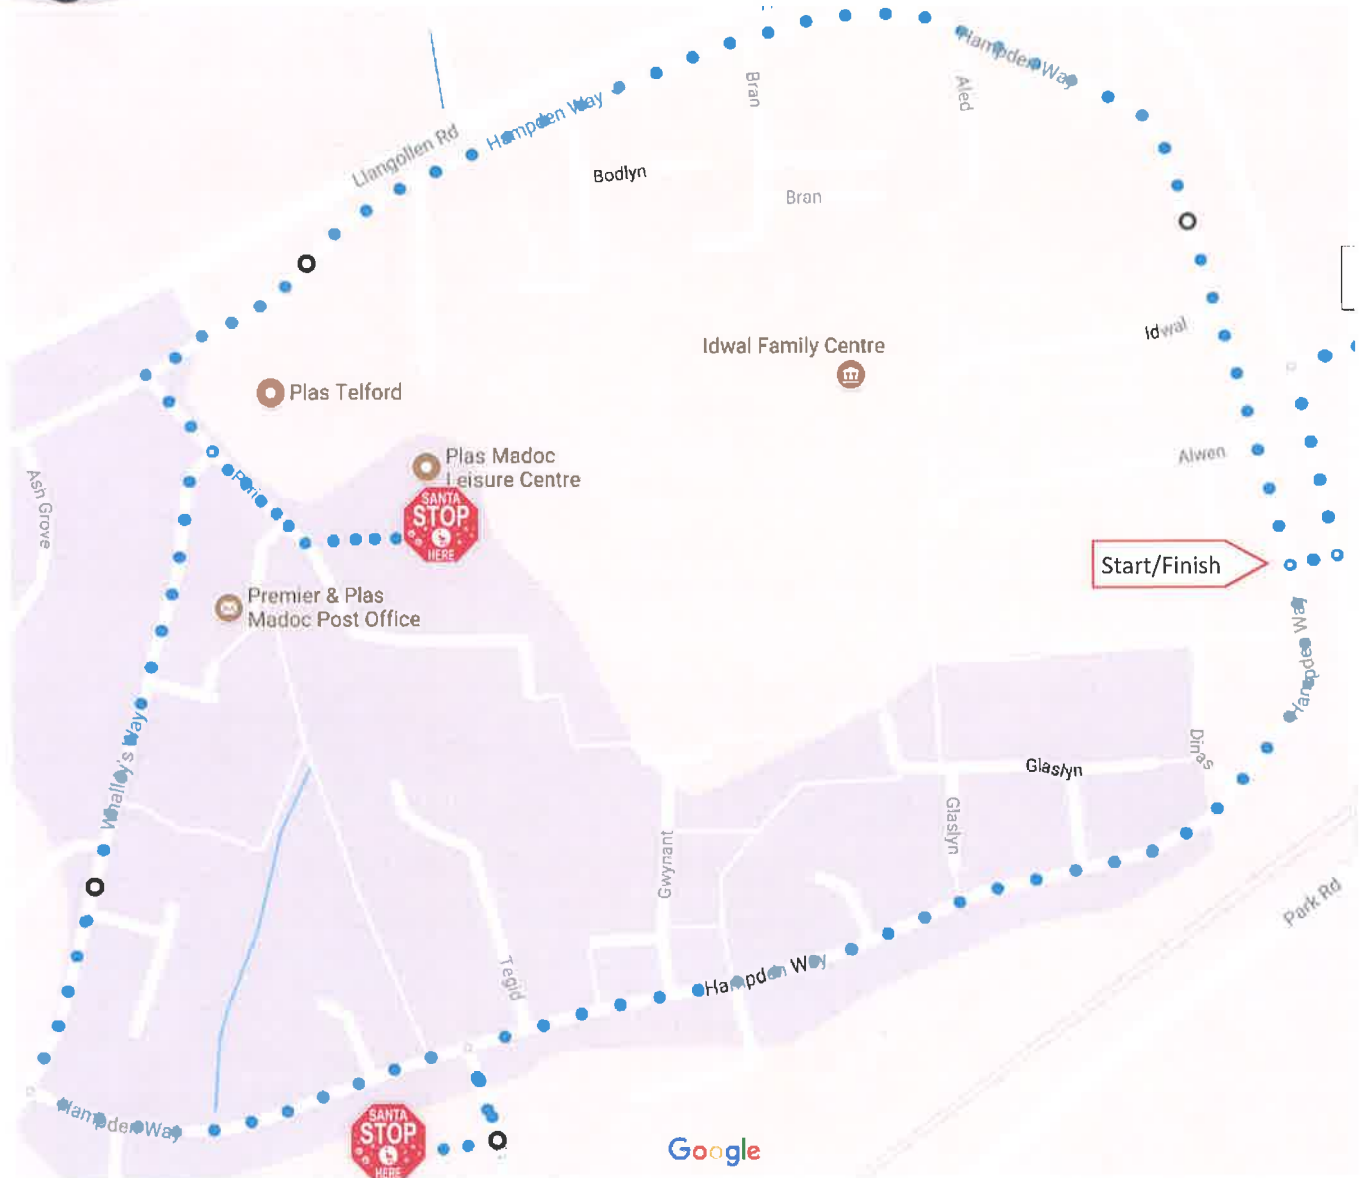

Santa's Coming!!

Plas Madoc - Friday 7th December 2018 - 19:00 start

Start: Hampden Way (between Alwen and Dinas).

Santa will follow Hampden Way to his first stop at communities first

The sleigh will then continue along Hampden Way, turning right onto Whalley's Way before making his way into the car park at Plas Madoc Leisure Centre for his Second stop.

Santa will then re-join Hampden Way and complete the loop before finishing at the same point he started from.