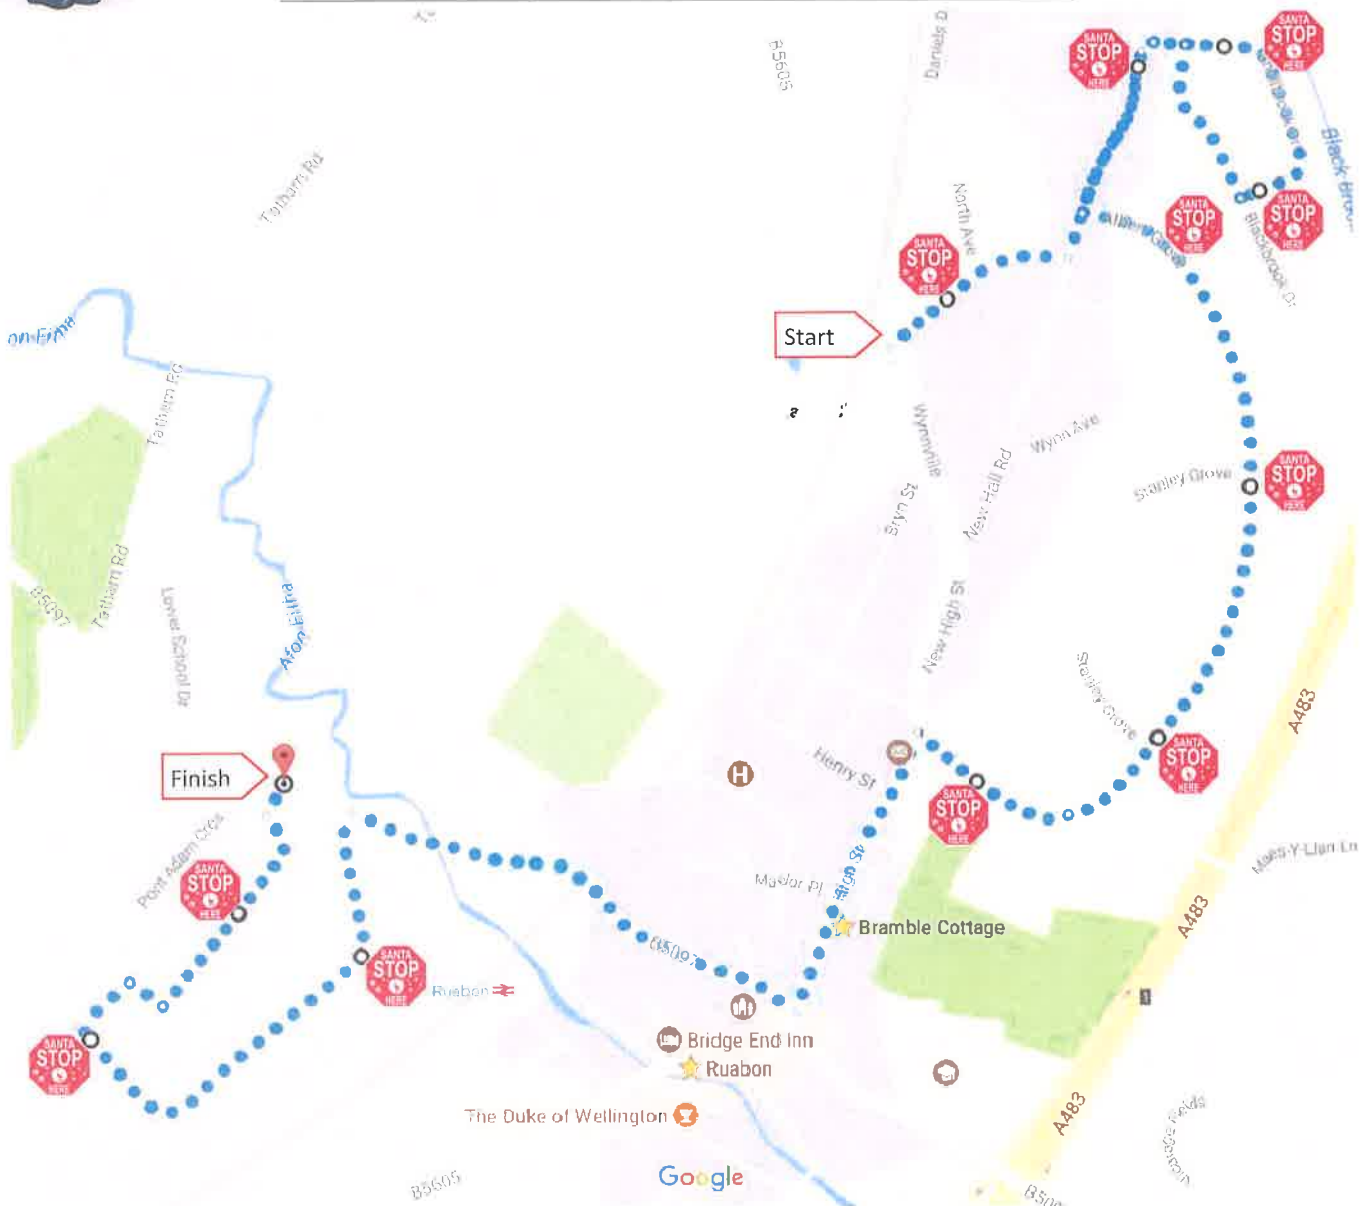

The sleigh will then turn left onto Cae-Gwilym Lane and take the first right onto Bro-Gwilym. There are 2 stops along Bro Gwilym and 1 more once the sleigh turns left into Trem Dolydd. Santa will then turn left and head down Cae-Gwilym lane until he reaches Heol Berwyn where he will turn right, and then right again onto Heol Cefnydd. There are 2 stops here, and then the sleigh makes its final stop on Dolydd Lane.

The sleigh will then continue along Hampden Way, turning right onto Whalley's Way before making his way into the car park at Plas Madoc Leisure Centre for his Second stop.

Santa will then re-join Hampden Way and complete the loop before finishing at the same point he started from.

To keep up to date log onto
www.friendsofruabon.co.uk

Santa's Coming!!

Ruabon - Sunday 2nd December 2018 - 17:00 start

Start: East Avenue.

Santa will then turn left onto New Hall Road and stop at the bus stop before the round about before heading into Blackbrook Drive where he will stop on both Blackbrook drive and Shellbrook Drive. The sleigh will then head back down New Hall road, turning left into Albert Grove where it will stop twice (at either side of Stanley Grove), before heading to the village hall stop.

Santa will then make the trip up to Pont Adam where he will stop 3 final times on Pont Adam Crescent before finishing back at the Pont Adam Road.

To keep up to date log onto
www.friendsofruabon.co.uk

Working With